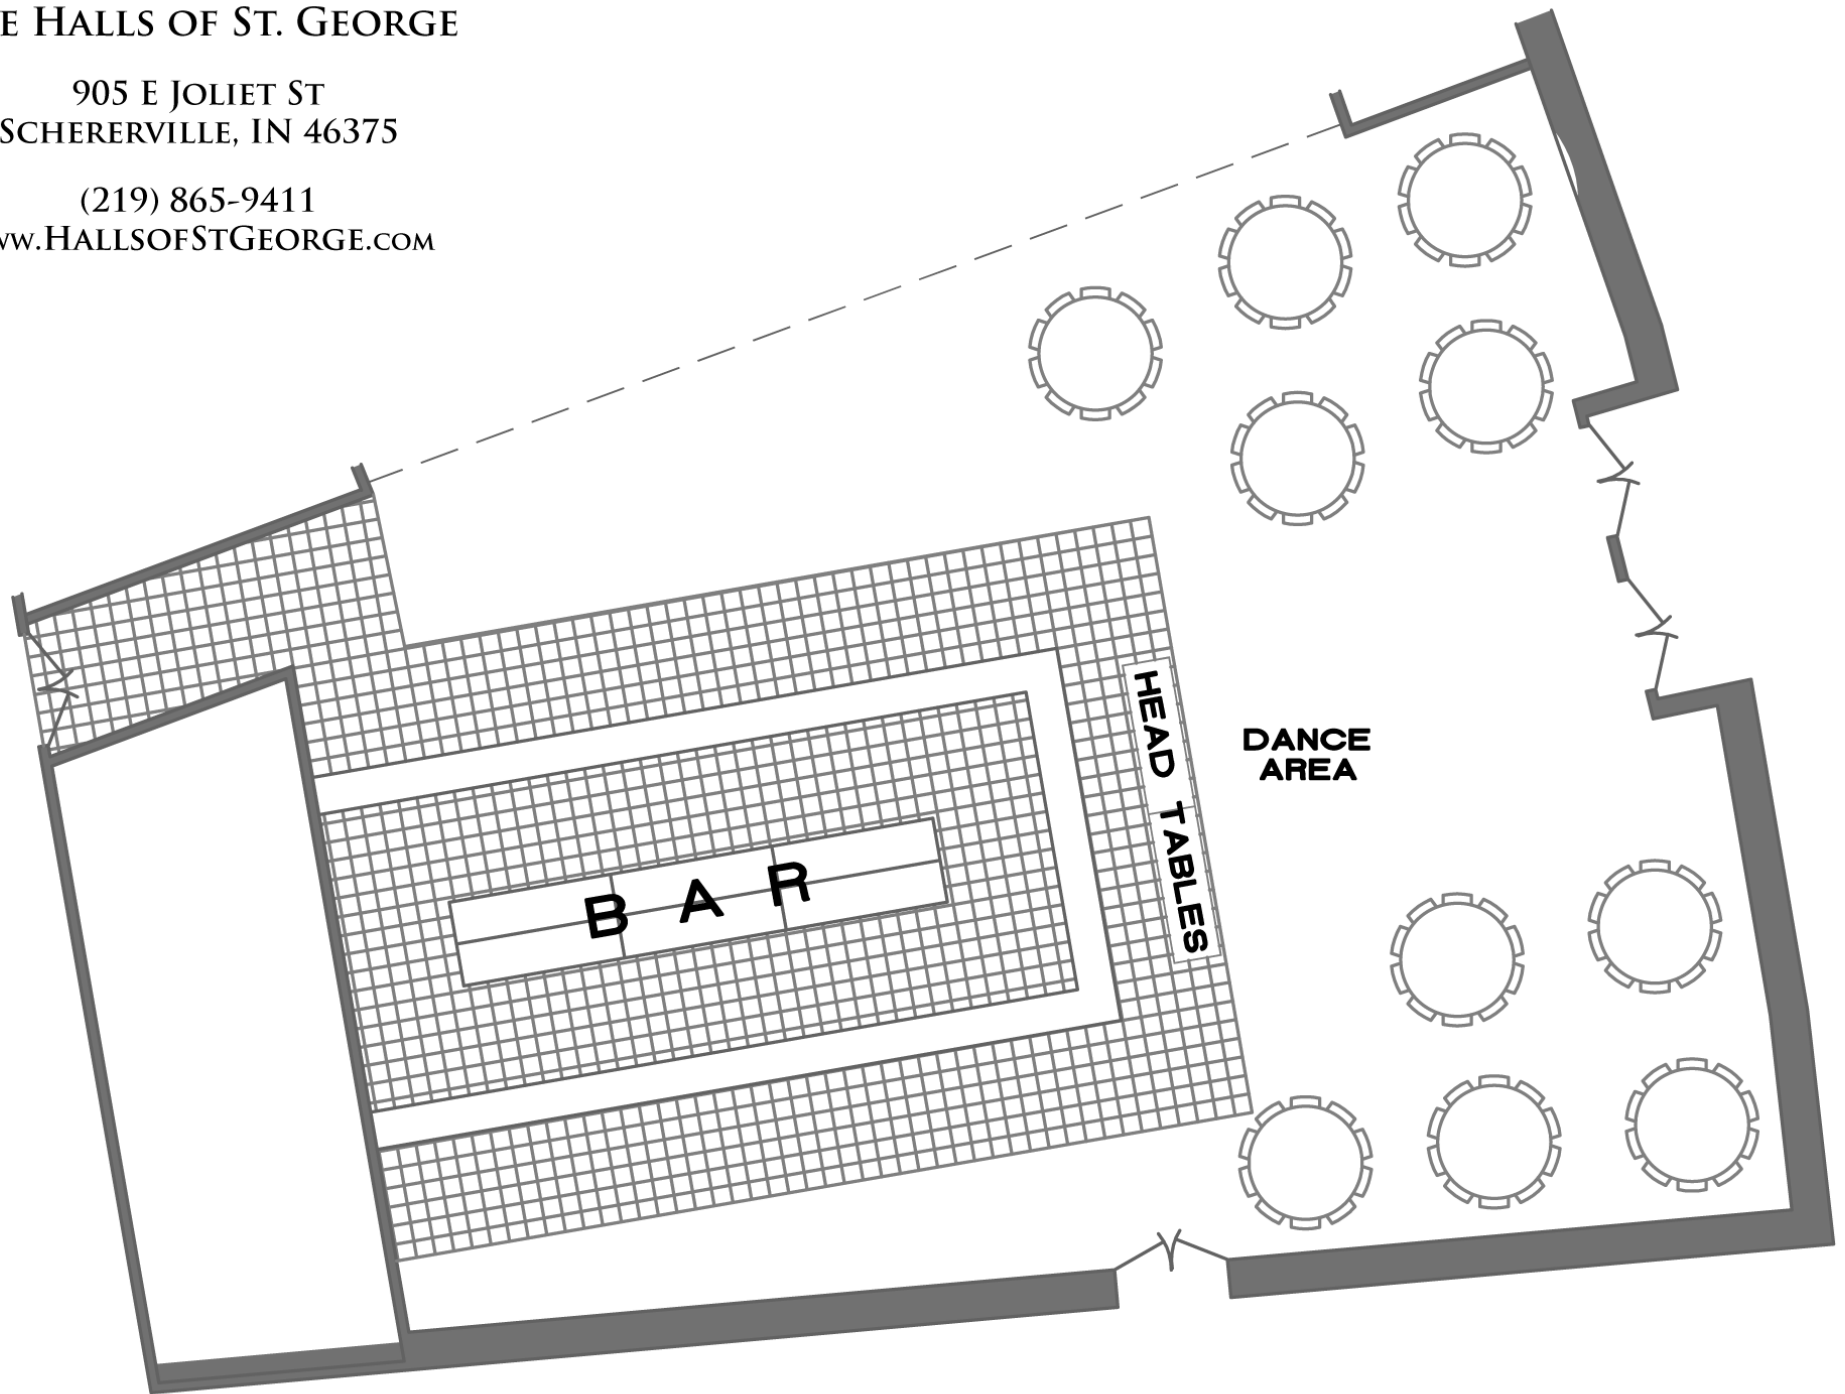

**THE HALLS OF ST. GEORGE**

905 E JOLIET ST  
SCHERERVILLE, IN 46375

(219) 865-9411  
www.HALLSOFASTGEORGE.COM

**ADRIATIC ROOM**  
MAX. CAPACITY: 350

## LOUNGE

MAX. CAPACITY: 125