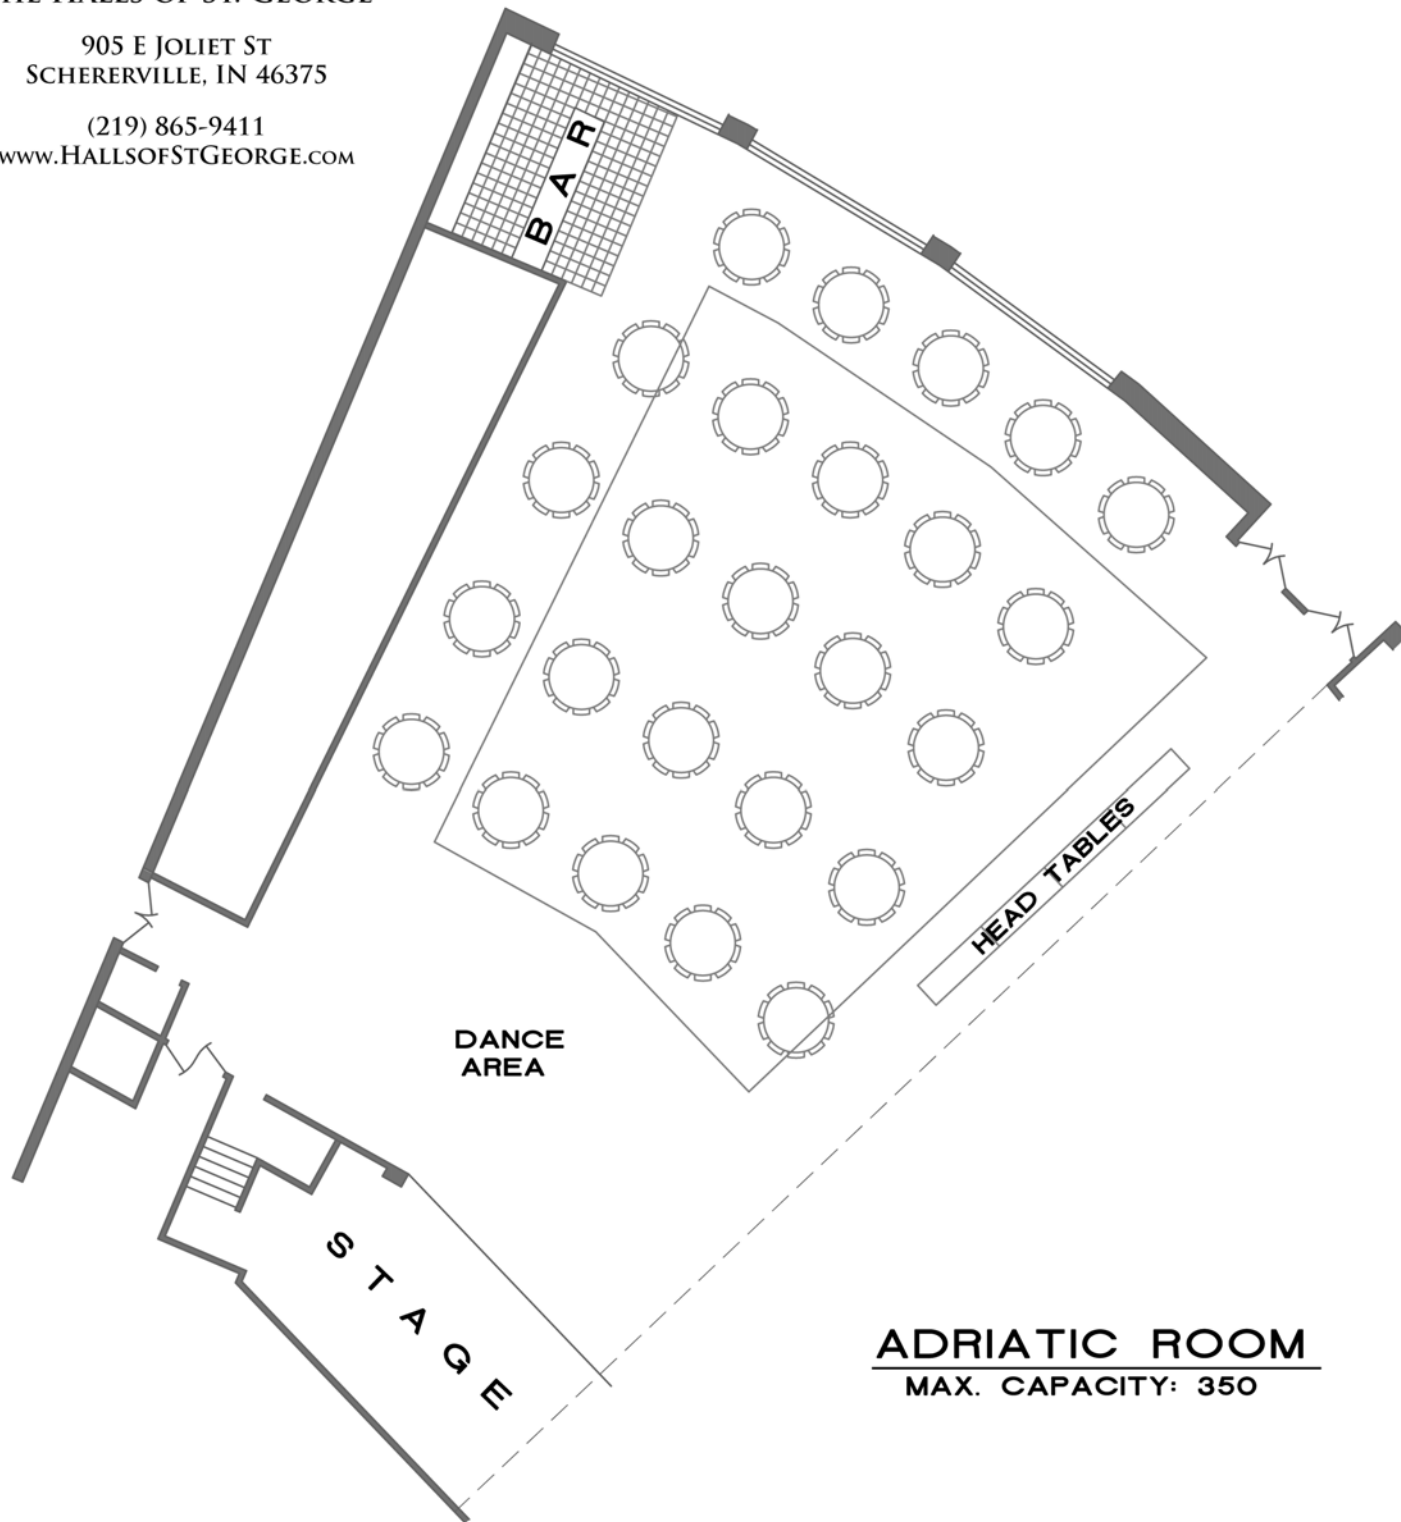

THE HALLS OF ST. GEORGE

905 E JOLIET ST
SCHERERVILLE, IN 46375

(219) 865-9411
www.HALLSOFASTGEORGE.COM

ADRIATIC ROOM
MAX. CAPACITY: 350