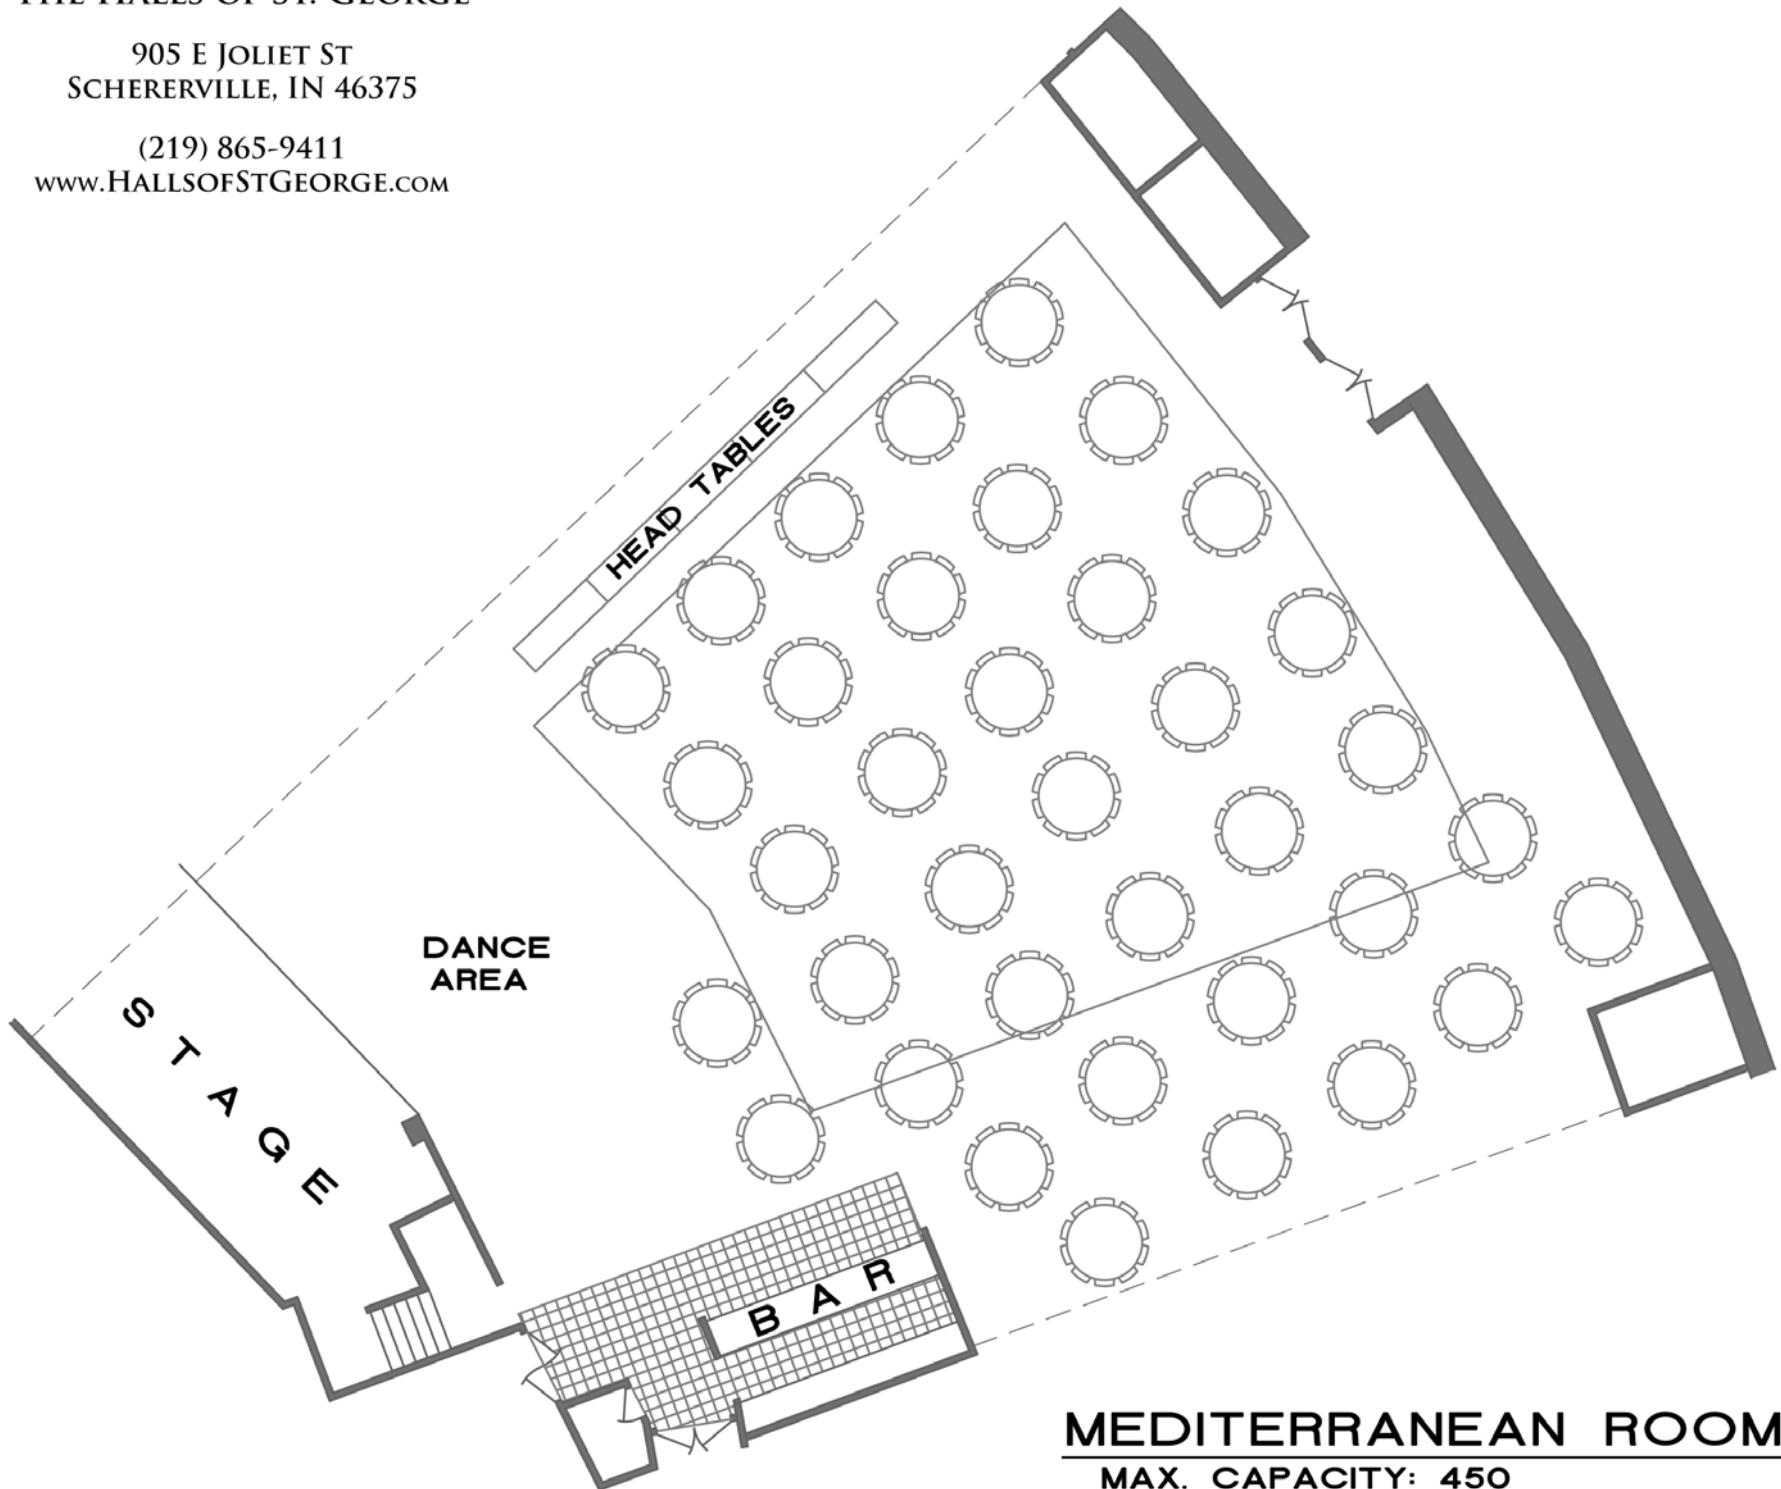

THE HALLS OF ST. GEORGE

905 E JOLIET ST
SCHERERVILLE, IN 46375

(219) 865-9411
www.HALLSOFSTGEORGE.COM

MEDITERRANEAN ROOM

MAX. CAPACITY: 450