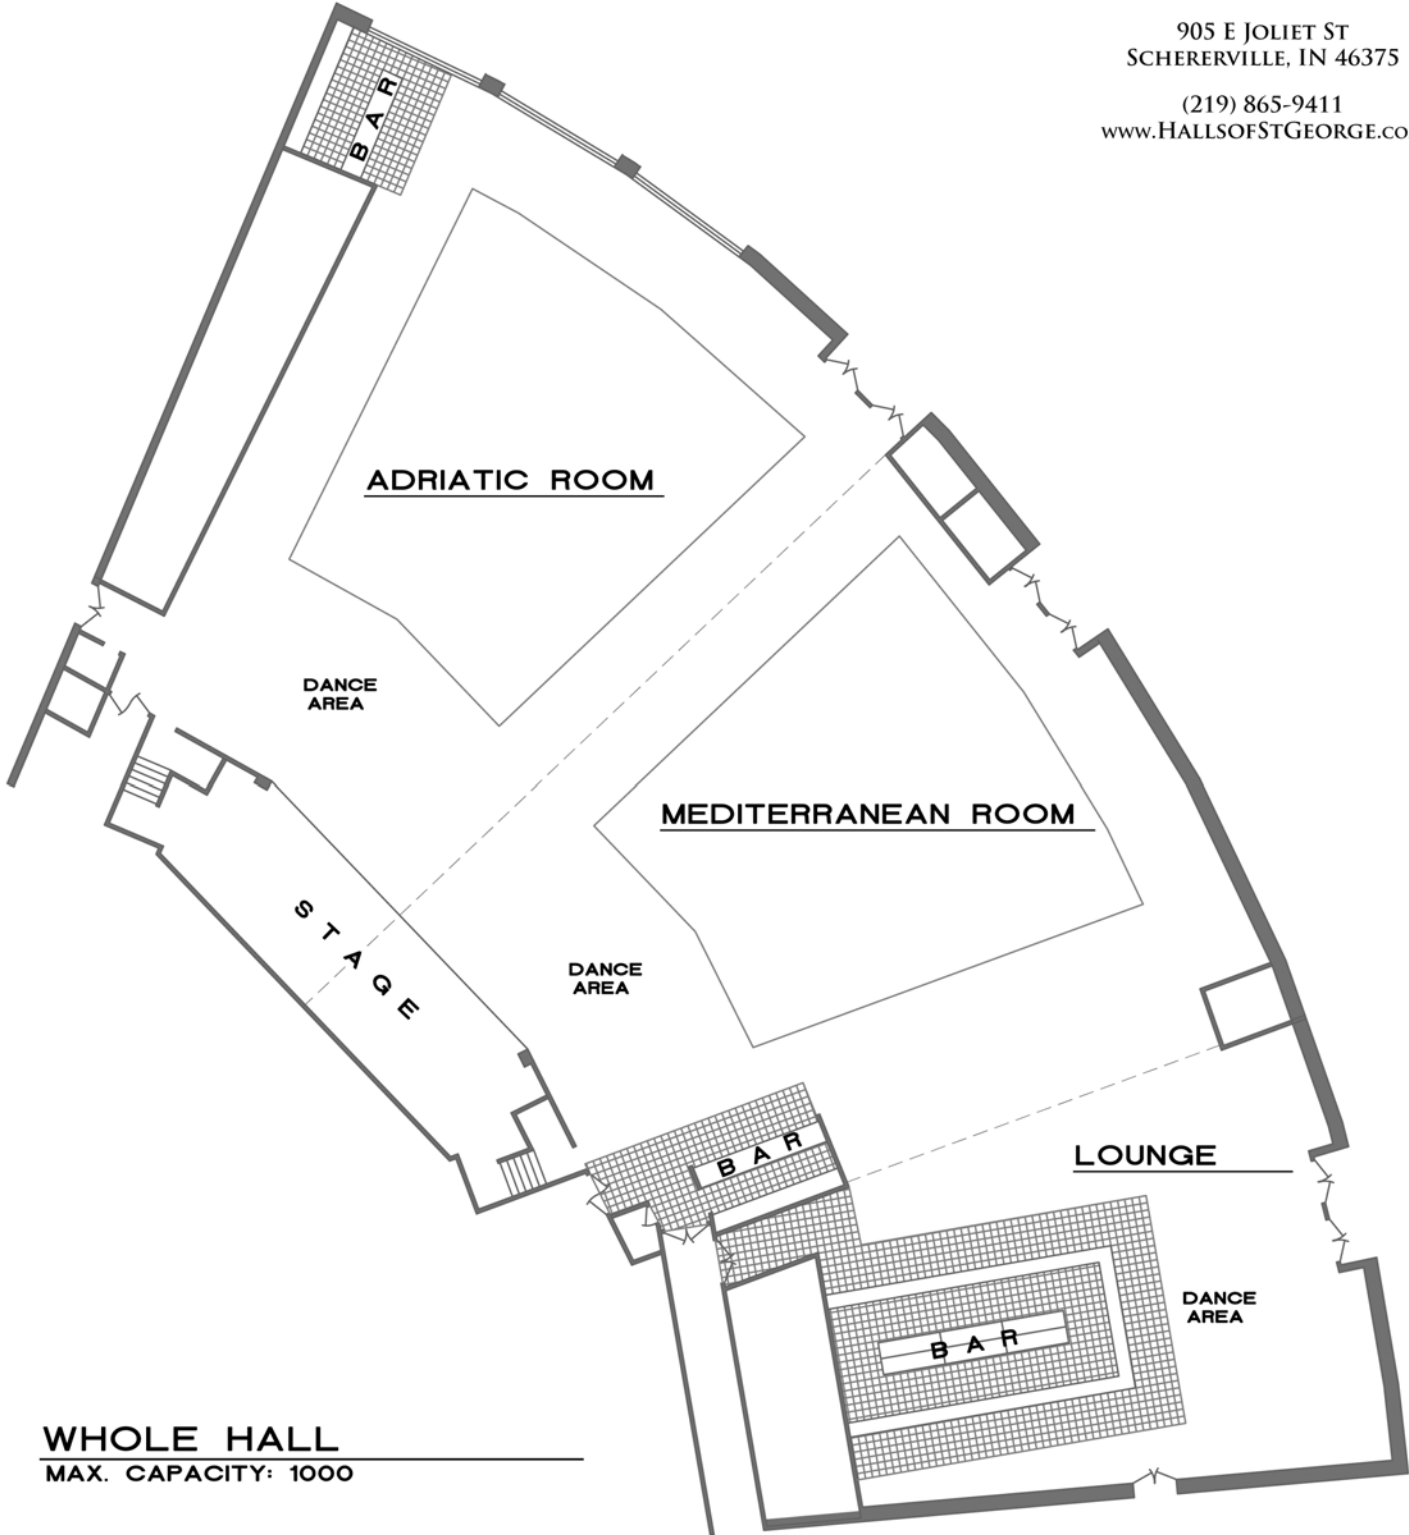

THE HALLS OF ST. GEORGE

905 E JOLIET ST
SCHERERVILLE, IN 46375

(219) 865-9411
www.HALLSOFSTGEORGE.COM

WHOLE HALL
MAX. CAPACITY: 1000